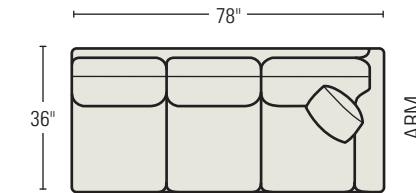

U = Upholstered Base

H37 W88 D21 in.

Standard Throw Pillows: Two 21 x 21"

42 SERIES AVAILABLE STYLES

Shown in 1/4" scale

4222-3D/4222-3U
TWO CUSHION SOFA
 Standard Throw Pillows: 2

4233-3D/4233-3U
THREE CUSHION SOFA
 Standard Throw Pillows: 2

4201-1D/4201-1U
CHAIR
 Available with an optional Swivel Base.

4200-0D/4200-0U
OTTOMAN
 H17 W27 D20 in.

8222-33D/8222-33U
TWO CUSHION SLEEP SOFA
 Standard Throw Pillows: 2

8233-33D/8233-33U
THREE CUSHION SLEEP SOFA
 Standard Throw Pillows: 2

42-AC1D/42-AC1U
ARMLESS CHAIR

42-C1D/42-C1U
CORNER CHAIR
 Standard Throw Pillow: 1

42-LA3D/42-LA3U
LEFT ARM SOFA
 Standard Throw Pillow: 1

42-RA3D/42-RA3U
RIGHT ARM SOFA
 Standard Throw Pillow: 1

82-LA33D/82-LA33U
LEFT ARM SLEEP SOFA
 Standard Throw Pillow: 1