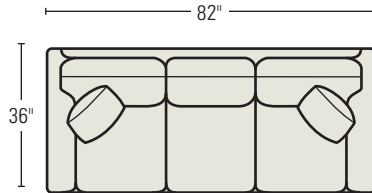

Approx. Seat Height: 19 in.

Standard Throw Pillows: 21 x 21"

All styles available with
D-Dressmaker Skirt or U-Upholstered Base.

All Sizes Approximate

4222-3D TWO CUSHION SOFA

D = Dressmaker

H37 W82 D21 in.

Standard Throw Pillows: Two 21 x 21"

Matching Chair 4201-1 is available with an optional Swivel Base.

42-LA3U LEFT ARM SOFA

U = Upholstered Base

H37 W78 D21 in.

Standard Throw Pillow: One 21 x 21"

42-RAC3U RIGHT ARM CORNER SOFA

U = Upholstered Base

H37 W88 D21 in.

Standard Throw Pillows: Two 21 x 21"

42 SERIES AVAILABLE STYLES

Shown in 1/4" scale

4222-3D/4222-3U
TWO CUSHION SOFA
 Standard Throw Pillows: 2

4233-3D/4233-3U
THREE CUSHION SOFA
 Standard Throw Pillows: 2

4201-1D/4201-1U
CHAIR
 Available with an optional Swivel Base.

4200-0D/4200-0U
OTTOMAN
 H17 W27 D20 in.

8222-33D/8222-33U
TWO CUSHION SLEEP SOFA
 Standard Throw Pillows: 2

8233-33D/8233-33U
THREE CUSHION SLEEP SOFA
 Standard Throw Pillows: 2