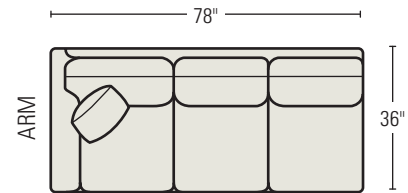

4201-1D/4201-1U
CHAIR
 Available with an optional Swivel Base.

4200-0D/4200-0U
OTTOMAN
 H17 W27 D20 in.

8222-33D/8222-33U
TWO CUSHION SLEEP SOFA
 Standard Throw Pillows: 2

8233-33D/8233-33U
THREE CUSHION SLEEP SOFA
 Standard Throw Pillows: 2

42-AC1D/42-AC1U
ARMLESS CHAIR

42-C1D/42-C1U
CORNER CHAIR
 Standard Throw Pillow: 1

42-LA3D/42-LA3U
LEFT ARM SOFA
 Standard Throw Pillow: 1

42-RA3D/42-RA3U
RIGHT ARM SOFA
 Standard Throw Pillow: 1

82-LA33D/82-LA33U
LEFT ARM SLEEP SOFA
 Standard Throw Pillow: 1

82-RA33D/82-RA33U
RIGHT ARM SLEEP SOFA
 Standard Throw Pillow: 1

42-LAC3D/42-LAC3U
LEFT ARM CORNER SOFA
 Standard Throw Pillows: 2

42-RAC3D/42-RAC3U
RIGHT ARM CORNER SOFA
 Standard Throw Pillows: 2

42-LA2D/42-LA2U
LEFT ARM LOVESEAT
 Standard Throw Pillow: 1