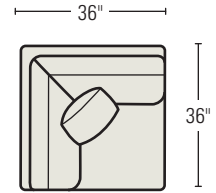

U = Upholstered Base

H37 W88 D21 in.

Standard Throw Pillows: Two 21 x 21"

42 SERIES AVAILABLE STYLES

Shown in 1/4" scale

4222-3D/4222-3U
TWO CUSHION SOFA
 Standard Throw Pillows: 2

4233-3D/4233-3U
THREE CUSHION SOFA
 Standard Throw Pillows: 2

4201-1D/4201-1U
CHAIR
 Available with an optional Swivel Base.

4200-0D/4200-0U
OTTOMAN
 H17 W27 D20 in.

8222-33D/8222-33U
TWO CUSHION SLEEP SOFA
 Standard Throw Pillows: 2

8233-33D/8233-33U
THREE CUSHION SLEEP SOFA
 Standard Throw Pillows: 2

42-AC1D/42-AC1U
ARMLESS CHAIR

42-C1D/42-C1U
CORNER CHAIR
 Standard Throw Pillow: 1

42-LA3D/42-LA3U
LEFT ARM SOFA
 Standard Throw Pillow: 1

42-RA3D/42-RA3U
RIGHT ARM SOFA
 Standard Throw Pillow: 1

82-LA33D/82-LA33U
LEFT ARM SLEEP SOFA
 Standard Throw Pillow: 1