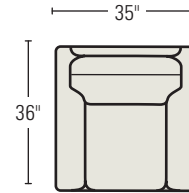

Approx. Seat Height: 19 in.

Standard Throw Pillows: 21 x 21"

All styles available with
D-Dressmaker Skirt or U-Upholstered Base.

All Sizes Approximate

4222-3D TWO CUSHION SOFA

D = Dressmaker

H37 W82 D21 in.

Standard Throw Pillows: Two 21 x 21"

Matching Chair 4201-1 is available with an optional Swivel Base.

42-LA3U LEFT ARM SOFA

U = Upholstered Base

H37 W78 D21 in.

Standard Throw Pillow: One 21 x 21"

42-RAC3U RIGHT ARM CORNER SOFA

U = Upholstered Base

H37 W88 D21 in.

Standard Throw Pillows: Two 21 x 21"

42 SERIES AVAILABLE STYLES

Shown in 1/4" scale

4222-3D/4222-3U
TWO CUSHION SOFA
 Standard Throw Pillows: 2

4233-3D/4233-3U
THREE CUSHION SOFA
 Standard Throw Pillows: 2

4201-1D/4201-1U
CHAIR
 Available with an optional Swivel Base.

4200-0D/4200-0U
OTTOMAN
 H17 W27 D20 in.

8222-33D/8222-33U
TWO CUSHION SLEEP SOFA
 Standard Throw Pillows: 2

8233-33D/8233-33U
THREE CUSHION SLEEP SOFA
 Standard Throw Pillows: 2