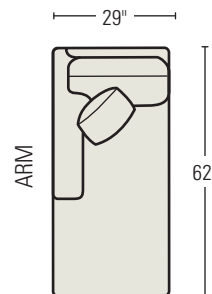

42-AC1D/42-AC1U
ARMLESS CHAIR

42-C1D/42-C1U
CORNER CHAIR
 Standard Throw Pillow: 1

42-LA3D/42-LA3U
LEFT ARM SOFA
 Standard Throw Pillow: 1

42-RA3D/42-RA3U
RIGHT ARM SOFA
 Standard Throw Pillow: 1

82-LA33D/82-LA33U
LEFT ARM SLEEP SOFA
 Standard Throw Pillow: 1

82-RA33D/82-RA33U
RIGHT ARM SLEEP SOFA
 Standard Throw Pillow: 1

42-LAC3D/42-LAC3U
LEFT ARM CORNER SOFA
 Standard Throw Pillows: 2

42-RAC3D/42-RAC3U
RIGHT ARM CORNER SOFA
 Standard Throw Pillows: 2

42-LA2D/42-LA2U
LEFT ARM LOVESEAT
 Standard Throw Pillow: 1

42-RA2D/42-RA2U
RIGHT ARM LOVESEAT
 Standard Throw Pillow: 1

42-LA1D/42-LA1U
LEFT ARM CHAISE
 W29 SD48 OD62 in.
 Standard Throw Pillow: 1

42-RA1D/42-RA1U
RIGHT ARM CHAISE
 W29 SD48 OD62 in.
 Standard Throw Pillow: 1