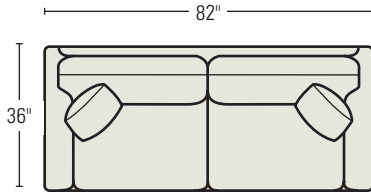

Approx. Seat Height: 19 in.

Standard Throw Pillows: 21 x 21"

All styles available with
D-Dressmaker Skirt or U-Upholstered Base.

All Sizes Approximate

4222-3D TWO CUSHION SOFA

D = Dressmaker

H37 W82 D21 in.

Standard Throw Pillows: Two 21 x 21"

Matching Chair 4201-1 is available with an optional Swivel Base.

42-LA3U LEFT ARM SOFA

U = Upholstered Base

H37 W78 D21 in.

Standard Throw Pillow: One 21 x 21"

42-RAC3U RIGHT ARM CORNER SOFA

U = Upholstered Base

H37 W88 D21 in.

Standard Throw Pillows: Two 21 x 21"

42 SERIES AVAILABLE STYLES

Shown in 1/4" scale

4222-3D/4222-3U
TWO CUSHION SOFA
 Standard Throw Pillows: 2

4233-3D/4233-3U
THREE CUSHION SOFA
 Standard Throw Pillows: 2

4201-1D/4201-1U
CHAIR
 Available with an optional Swivel Base.

4200-0D/4200-0U
OTTOMAN
 H17 W27 D20 in.

8222-33D/8222-33U
TWO CUSHION SLEEP SOFA
 Standard Throw Pillows: 2

8233-33D/8233-33U
THREE CUSHION SLEEP SOFA
 Standard Throw Pillows: 2