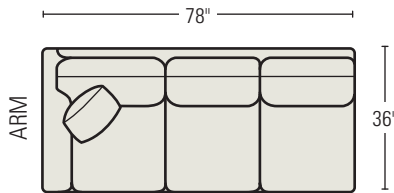

U = Upholstered Base

H37 W88 D21 in.

Standard Throw Pillows: Two 21 x 21"

42 SERIES AVAILABLE STYLES

Shown in 1/4" scale

4222-3D/4222-3U
TWO CUSHION SOFA
 Standard Throw Pillows: 2

4233-3D/4233-3U
THREE CUSHION SOFA
 Standard Throw Pillows: 2

4201-1D/4201-1U
CHAIR
 Available with an optional Swivel Base.

4200-0D/4200-0U
OTTOMAN
 H17 W27 D20 in.

8222-33D/8222-33U
TWO CUSHION SLEEP SOFA
 Standard Throw Pillows: 2

8233-33D/8233-33U
THREE CUSHION SLEEP SOFA
 Standard Throw Pillows: 2

42-AC1D/42-AC1U
ARMLESS CHAIR

42-C1D/42-C1U
CORNER CHAIR
 Standard Throw Pillow: 1

42-LA3D/42-LA3U
LEFT ARM SOFA
 Standard Throw Pillow: 1

42-RA3D/42-RA3U
RIGHT ARM SOFA
 Standard Throw Pillow: 1

82-LA33D/82-LA33U
LEFT ARM SLEEP SOFA
 Standard Throw Pillow: 1