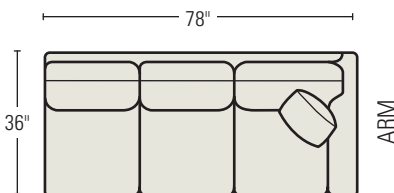

4201-1D/4201-1U
CHAIR
 Available with an optional Swivel Base.

4200-0D/4200-0U
OTTOMAN
 H17 W27 D20 in.

8222-33D/8222-33U
TWO CUSHION SLEEP SOFA
 Standard Throw Pillows: 2

8233-33D/8233-33U
THREE CUSHION SLEEP SOFA
 Standard Throw Pillows: 2

42-AC1D/42-AC1U
ARMLESS CHAIR

42-C1D/42-C1U
CORNER CHAIR
 Standard Throw Pillow: 1

42-LA3D/42-LA3U
LEFT ARM SOFA
 Standard Throw Pillow: 1

42-RA3D/42-RA3U
RIGHT ARM SOFA
 Standard Throw Pillow: 1

82-LA33D/82-LA33U
LEFT ARM SLEEP SOFA
 Standard Throw Pillow: 1

82-RA33D/82-RA33U
RIGHT ARM SLEEP SOFA
 Standard Throw Pillow: 1

42-LAC3D/42-LAC3U
LEFT ARM CORNER SOFA
 Standard Throw Pillows: 2

42-RAC3D/42-RAC3U
RIGHT ARM CORNER SOFA
 Standard Throw Pillows: 2

42-LA2D/42-LA2U
LEFT ARM LOVESEAT
 Standard Throw Pillow: 1