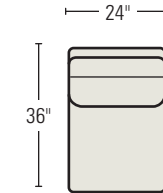

Approx. Seat Height: 19 in.

Standard Throw Pillows: 21 x 21"

All styles available with
D-Dressmaker Skirt or U-Upholstered Base.

All Sizes Approximate

4222-3D TWO CUSHION SOFA

D = Dressmaker

H37 W82 D21 in.

U = Upholstered Base

H37 W88 D21 in.

Standard Throw Pillows: Two 21 x 21"

42 SERIES AVAILABLE STYLES

Shown in 1/4" scale

4222-3D/4222-3U
TWO CUSHION SOFA
 Standard Throw Pillows: 2

4233-3D/4233-3U
THREE CUSHION SOFA
 Standard Throw Pillows: 2

4201-1D/4201-1U
CHAIR
 Available with an optional Swivel Base.

4200-0D/4200-0U
OTTOMAN
 H17 W27 D20 in.

8222-33D/8222-33U
TWO CUSHION SLEEP SOFA
 Standard Throw Pillows: 2

8233-33D/8233-33U
THREE CUSHION SLEEP SOFA
 Standard Throw Pillows: 2

42-AC1D/42-AC1U
ARMLESS CHAIR

42-C1D/42-C1U
CORNER CHAIR
 Standard Throw Pillow: 1

42-LA3D/42-LA3U
LEFT ARM SOFA
 Standard Throw Pillow: 1

42-RA3D/42-RA3U
RIGHT ARM SOFA
 Standard Throw Pillow: 1

82-LA33D/82-LA33U
LEFT ARM SLEEP SOFA
 Standard Throw Pillow: 1