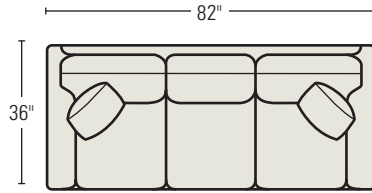

Approx. Seat Height: 19 in.

Standard Throw Pillows: 21 x 21"

All styles available with
D-Dressmaker Skirt or U-Upholstered Base.

All Sizes Approximate

4222-3D TWO CUSHION SOFA

D = Dressmaker

H37 W82 D21 in.

Standard Throw Pillows: Two 21 x 21"

Matching Chair 4201-1 is available with an optional Swivel Base.

42-LA3U LEFT ARM SOFA

U = Upholstered Base

H37 W78 D21 in.

Standard Throw Pillow: One 21 x 21"

42-RAC3U RIGHT ARM CORNER SOFA

U = Upholstered Base

H37 W88 D21 in.

Standard Throw Pillows: Two 21 x 21"

42 SERIES AVAILABLE STYLES

Shown in 1/4" scale

4222-3D/4222-3U
TWO CUSHION SOFA
 Standard Throw Pillows: 2

4233-3D/4233-3U
THREE CUSHION SOFA
 Standard Throw Pillows: 2

4201-1D/4201-1U
CHAIR
 Available with an optional Swivel Base.

4200-0D/4200-0U
OTTOMAN
 H17 W27 D20 in.

8222-33D/8222-33U
TWO CUSHION SLEEP SOFA
 Standard Throw Pillows: 2

8233-33D/8233-33U
THREE CUSHION SLEEP SOFA
 Standard Throw Pillows: 2