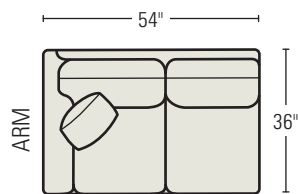

42-LA2D/42-LA2U
LEFT ARM LOVESEAT
Standard Throw Pillow: 1