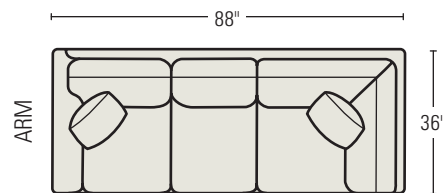

4201-1D/4201-1U
CHAIR
 Available with an optional Swivel Base.

4200-0D/4200-0U
OTTOMAN
 H17 W27 D20 in.

8222-33D/8222-33U
TWO CUSHION SLEEP SOFA
 Standard Throw Pillows: 2

8233-33D/8233-33U
THREE CUSHION SLEEP SOFA
 Standard Throw Pillows: 2

42-AC1D/42-AC1U
ARMLESS CHAIR

42-C1D/42-C1U
CORNER CHAIR
 Standard Throw Pillow: 1

42-LA3D/42-LA3U
LEFT ARM SOFA
 Standard Throw Pillow: 1

42-RA3D/42-RA3U
RIGHT ARM SOFA
 Standard Throw Pillow: 1

82-LA33D/82-LA33U
LEFT ARM SLEEP SOFA
 Standard Throw Pillow: 1

82-RA33D/82-RA33U
RIGHT ARM SLEEP SOFA
 Standard Throw Pillow: 1

42-LAC3D/42-LAC3U
LEFT ARM CORNER SOFA
 Standard Throw Pillows: 2

42-RAC3D/42-RAC3U
RIGHT ARM CORNER SOFA
 Standard Throw Pillows: 2

42-LA2D/42-LA2U
LEFT ARM LOVESEAT
 Standard Throw Pillow: 1