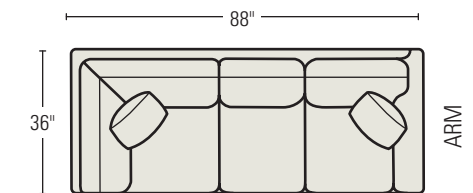

4201-1D/4201-1U
CHAIR
 Available with an optional Swivel Base.

4200-0D/4200-0U
OTTOMAN
 H17 W27 D20 in.

8222-33D/8222-33U
TWO CUSHION SLEEP SOFA
 Standard Throw Pillows: 2

8233-33D/8233-33U
THREE CUSHION SLEEP SOFA
 Standard Throw Pillows: 2

42-AC1D/42-AC1U
ARMLESS CHAIR

42-C1D/42-C1U
CORNER CHAIR
 Standard Throw Pillow: 1

42-LA3D/42-LA3U
LEFT ARM SOFA
 Standard Throw Pillow: 1

42-RA3D/42-RA3U
RIGHT ARM SOFA
 Standard Throw Pillow: 1

82-LA33D/82-LA33U
LEFT ARM SLEEP SOFA
 Standard Throw Pillow: 1

82-RA33D/82-RA33U
RIGHT ARM SLEEP SOFA
 Standard Throw Pillow: 1

42-LAC3D/42-LAC3U
LEFT ARM CORNER SOFA
 Standard Throw Pillows: 2

42-RAC3D/42-RAC3U
RIGHT ARM CORNER SOFA
 Standard Throw Pillows: 2

42-LA2D/42-LA2U
LEFT ARM LOVESEAT
 Standard Throw Pillow: 1