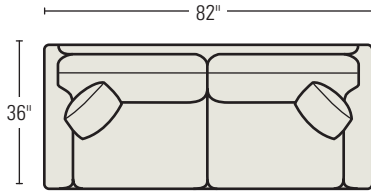

Approx. Seat Height: 19 in.

Standard Throw Pillows: 21 x 21"

All styles available with
D-Dressmaker Skirt or U-Upholstered Base.

All Sizes Approximate

4222-3D TWO CUSHION SOFA

D = Dressmaker

H37 W82 D21 in.

Standard Throw Pillows: Two 21 x 21"

Matching Chair 4201-1 is available with an optional Swivel Base.

42-LA3U LEFT ARM SOFA

U = Upholstered Base

H37 W78 D21 in.

Standard Throw Pillow: One 21 x 21"

42-RAC3U RIGHT ARM CORNER SOFA

U = Upholstered Base

H37 W88 D21 in.

Standard Throw Pillows: Two 21 x 21"

42 SERIES AVAILABLE STYLES

Shown in 1/4" scale

4222-3D/4222-3U
TWO CUSHION SOFA
 Standard Throw Pillows: 2

4233-3D/4233-3U
THREE CUSHION SOFA
 Standard Throw Pillows: 2