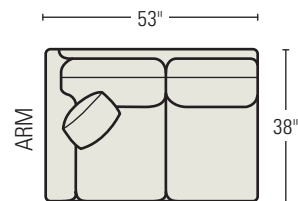

4100-OU
OTTOMAN
 H17 W27 D20 in.

8122-33U TWO
CUSHION SLEEP SOFA
 Standard Throw Pillows: 2

8133-33U THREE
CUSHION SLEEP SOFA
 Standard Throw Pillows: 2

41-AC1U
ARMLESS
CHAIR

41-C1U
CORNER CHAIR
 Standard Throw Pillow: 1

41-LA3U LEFT ARM SOFA
 Standard Throw Pillow: 1

41-RA3U RIGHT ARM SOFA
 Standard Throw Pillow: 1

81-LA33U LEFT ARM
SLEEP SOFA
 Standard Throw Pillow: 1

81-RA33U RIGHT ARM
SLEEP SOFA
 Standard Throw Pillow: 1

41-LAC3U LEFT ARM
CORNER SOFA
 Standard Throw Pillows: 2

41-RAC3U RIGHT ARM
CORNER SOFA
 Standard Throw Pillows: 2

41-LA2U LEFT
ARM LOVESEAT
 Standard Throw Pillow: 1

41-RA2U
RIGHT ARM
LOVESEAT
 Standard Throw Pillow: 1