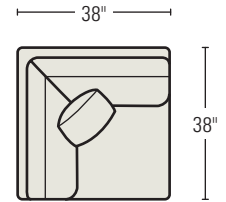

4100-OU
OTTOMAN
 H17 W27 D20 in.

8122-33U TWO
CUSHION SLEEP SOFA
 Standard Throw Pillows: 2

8133-33U THREE
CUSHION SLEEP SOFA
 Standard Throw Pillows: 2

41-AC1U
ARMLESS
CHAIR

41-C1U
CORNER CHAIR
 Standard Throw Pillow: 1

41-LA3U LEFT ARM SOFA
 Standard Throw Pillow: 1

41-RA3U RIGHT ARM SOFA
 Standard Throw Pillow: 1

81-LA33U LEFT ARM
SLEEP SOFA
 Standard Throw Pillow: 1

81-RA33U RIGHT ARM
SLEEP SOFA
 Standard Throw Pillow: 1