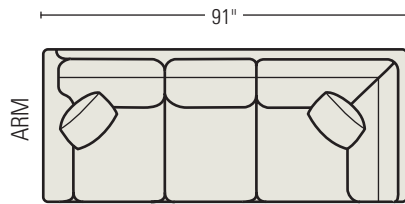

4100-OU
OTTOMAN
 H17 W27 D20 in.

8122-33U TWO
CUSHION SLEEP SOFA
 Standard Throw Pillows: 2

8133-33U THREE
CUSHION SLEEP SOFA
 Standard Throw Pillows: 2

41-AC1U
ARMLESS
CHAIR

41-C1U
CORNER CHAIR
 Standard Throw Pillow: 1

41-LA3U LEFT ARM SOFA
 Standard Throw Pillow: 1

41-RA3U RIGHT ARM SOFA
 Standard Throw Pillow: 1

81-LA33U LEFT ARM
SLEEP SOFA
 Standard Throw Pillow: 1

81-RA33U RIGHT ARM
SLEEP SOFA
 Standard Throw Pillow: 1

41-LAC3U LEFT ARM
CORNER SOFA
 Standard Throw Pillows: 2

41-RAC3U RIGHT ARM
CORNER SOFA
 Standard Throw Pillows: 2

41-LA2U LEFT
ARM LOVESEAT
 Standard Throw Pillow: 1

41-RA2U
RIGHT ARM
LOVESEAT
 Standard Throw Pillow: 1