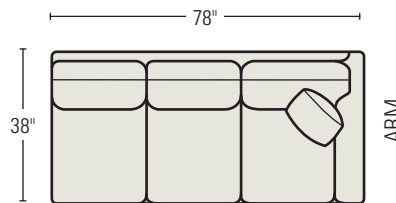

41 SERIES AVAILABLE STYLES

Shown in 1/4" scale

4122-3U
TWO CUSHION SOFA
 Standard Throw Pillows: 2

4133-3U
THREE CUSHION SOFA
 Standard Throw Pillows: 2

4101-1U CHAIR
 Available with an optional Swivel Base.

4100-OU
OTTOMAN
 H17 W27 D20 in.

8122-33U TWO
CUSHION SLEEP SOFA
 Standard Throw Pillows: 2

8133-33U THREE
CUSHION SLEEP SOFA
 Standard Throw Pillows: 2

41-AC1U
ARMLESS
CHAIR

41-C1U
CORNER CHAIR
 Standard Throw Pillow: 1

41-LA3U LEFT ARM SOFA
 Standard Throw Pillow: 1

41-RA3U RIGHT ARM SOFA
 Standard Throw Pillow: 1

81-LA33U LEFT ARM
SLEEP SOFA
 Standard Throw Pillow: 1

81-RA33U RIGHT ARM
SLEEP SOFA
 Standard Throw Pillow: 1