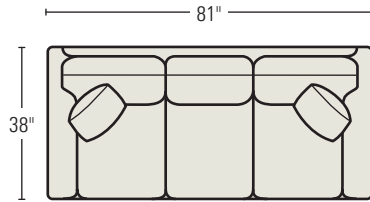

4101-1U CHAIR
H37 W33 D21 in.
Available with Optional Swivel Base.

41-LA3U LEFT ARM SOFA
H37 W76 D21 in.
Standard Throw Pillow: One 21" x 21"
Shown with one additional throw pillow

41-RA1U RIGHT ARM CHAISE
H37 W26 D48 in. Overall Depth: 64 in.
Standard Throw Pillow: One 21" x 21"
Shown with one additional throw pillow

41 SERIES AVAILABLE STYLES

Shown in 1/4" scale

4122-3U
TWO CUSHION SOFA
 Standard Throw Pillows: 2

4133-3U
THREE CUSHION SOFA
 Standard Throw Pillows: 2

4101-1U CHAIR
 Available with an optional Swivel Base.

4100-OU
OTTOMAN
 H17 W27 D20 in.

8122-33U TWO
CUSHION SLEEP SOFA
 Standard Throw Pillows: 2

8133-33U THREE
CUSHION SLEEP SOFA
 Standard Throw Pillows: 2

41-AC1U
ARMLESS
CHAIR

41-C1U
CORNER CHAIR
 Standard Throw Pillow: 1