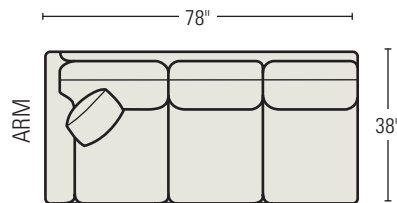

41 SERIES AVAILABLE STYLES

Shown in 1/4" scale

4122-3U
TWO CUSHION SOFA
 Standard Throw Pillows: 2

4133-3U
THREE CUSHION SOFA
 Standard Throw Pillows: 2

4101-1U CHAIR
 Available with an optional Swivel Base.

4100-OU
OTTOMAN
 H17 W27 D20 in.

8122-33U TWO
CUSHION SLEEP SOFA
 Standard Throw Pillows: 2

8133-33U THREE
CUSHION SLEEP SOFA
 Standard Throw Pillows: 2

41-AC1U
ARMLESS
CHAIR

41-C1U
CORNER CHAIR
 Standard Throw Pillow: 1

41-LA3U LEFT ARM SOFA
 Standard Throw Pillow: 1

41-RA3U RIGHT ARM SOFA
 Standard Throw Pillow: 1

81-LA33U LEFT ARM
SLEEP SOFA
 Standard Throw Pillow: 1

81-RA33U RIGHT ARM
SLEEP SOFA
 Standard Throw Pillow: 1