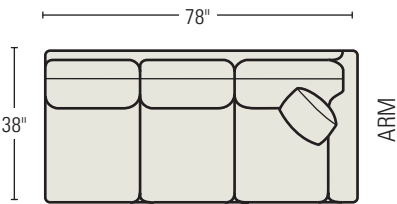

41 SERIES AVAILABLE STYLES

Shown in 1/4" scale

4122-3U
TWO CUSHION SOFA
 Standard Throw Pillows: 2

4133-3U
THREE CUSHION SOFA
 Standard Throw Pillows: 2

4101-1U CHAIR
 Available with an optional Swivel Base.

4100-OU
OTTOMAN
 H17 W27 D20 in.

8122-33U TWO
CUSHION SLEEP SOFA
 Standard Throw Pillows: 2

8133-33U THREE
CUSHION SLEEP SOFA
 Standard Throw Pillows: 2

41-AC1U
ARMLESS
CHAIR

41-C1U
CORNER CHAIR
 Standard Throw Pillow: 1

41-LA3U LEFT ARM SOFA
 Standard Throw Pillow: 1

41-RA3U RIGHT ARM SOFA
 Standard Throw Pillow: 1

81-LA33U LEFT ARM
SLEEP SOFA
 Standard Throw Pillow: 1

81-RA33U RIGHT ARM
SLEEP SOFA
 Standard Throw Pillow: 1