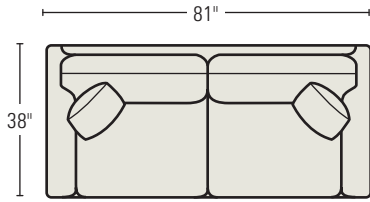

41 SERIES AVAILABLE STYLES

Shown in 1/4" scale

4122-3U
TWO CUSHION SOFA
Standard Throw Pillows: 2