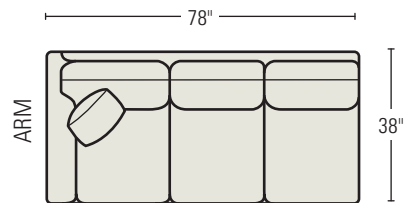

41 SERIES AVAILABLE STYLES

Shown in 1/4" scale

4122-3U
TWO CUSHION SOFA
 Standard Throw Pillows: 2

4133-3U
THREE CUSHION SOFA
 Standard Throw Pillows: 2

4101-1U CHAIR
 Available with an optional Swivel Base.

4100-OU
OTTOMAN
 H17 W27 D20 in.

8122-33U TWO
CUSHION SLEEP SOFA
 Standard Throw Pillows: 2

8133-33U THREE
CUSHION SLEEP SOFA
 Standard Throw Pillows: 2

41-AC1U
ARMLESS
CHAIR

41-C1U
CORNER CHAIR
 Standard Throw Pillow: 1

41-LA3U LEFT ARM SOFA
 Standard Throw Pillow: 1

41-RA3U RIGHT ARM SOFA
 Standard Throw Pillow: 1

81-LA33U LEFT ARM
SLEEP SOFA
 Standard Throw Pillow: 1

81-RA33U RIGHT ARM
SLEEP SOFA
 Standard Throw Pillow: 1