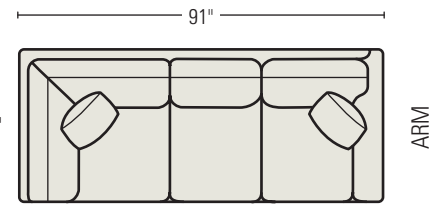

4100-OU
OTTOMAN
 H17 W27 D20 in.

8122-33U TWO
CUSHION SLEEP SOFA
 Standard Throw Pillows: 2

8133-33U THREE
CUSHION SLEEP SOFA
 Standard Throw Pillows: 2

41-AC1U
ARMLESS
CHAIR

41-C1U
CORNER CHAIR
 Standard Throw Pillow: 1

41-LA3U LEFT ARM SOFA
 Standard Throw Pillow: 1

41-RA3U RIGHT ARM SOFA
 Standard Throw Pillow: 1

81-LA33U LEFT ARM
SLEEP SOFA
 Standard Throw Pillow: 1

81-RA33U RIGHT ARM
SLEEP SOFA
 Standard Throw Pillow: 1

41-LAC3U LEFT ARM
CORNER SOFA
 Standard Throw Pillows: 2

41-RAC3U RIGHT ARM
CORNER SOFA
 Standard Throw Pillows: 2

41-LA2U LEFT
ARM LOVESEAT
 Standard Throw Pillow: 1

41-RA2U
RIGHT ARM
LOVESEAT
 Standard Throw Pillow: 1