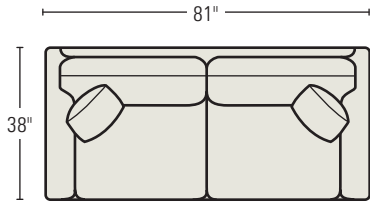

4101-1U CHAIR
H37 W33 D21 in.
Available with Optional Swivel Base.

41-LA3U LEFT ARM SOFA
H37 W76 D21 in.
Standard Throw Pillow: One 21" x 21"
Shown with one additional throw pillow

41-RA1U RIGHT ARM CHAISE
H37 W26 D48 in. Overall Depth: 64 in.
Standard Throw Pillow: One 21" x 21"
Shown with one additional throw pillow

41 SERIES AVAILABLE STYLES

Shown in 1/4" scale

4122-3U
TWO CUSHION SOFA
 Standard Throw Pillows: 2

4133-3U
THREE CUSHION SOFA
 Standard Throw Pillows: 2

4101-1U CHAIR
 Available with an optional Swivel Base.

4100-OU
OTTOMAN
 H17 W27 D20 in.

8122-33U TWO
CUSHION SLEEP SOFA
 Standard Throw Pillows: 2

8133-33U THREE
CUSHION SLEEP SOFA
 Standard Throw Pillows: 2

41-AC1U
ARMLESS
CHAIR

41-C1U
CORNER CHAIR
 Standard Throw Pillow: 1