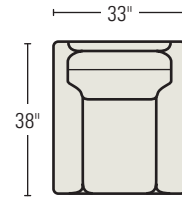

41 SERIES

Upholstered base only

41 SERIES STANDARDS AND DIMENSIONS

Loose Pillow Back
Height: 37 Seat Depth: 21
Overall Depth: 38 in.
Arm Height: 25 in.
Approx. Seat Height: 19 in.
Standard Throw Pillows: 21 x 21"
Available with U-Upholstered Base only.
All Sizes Approximate

4101-1U CHAIR
H37 W33 D21 in.
Available with Optional Swivel Base.

41-LA3U LEFT ARM SOFA
H37 W76 D21 in.
Standard Throw Pillow: One 21" x 21"
Shown with one additional throw pillow

41-RA1U RIGHT ARM CHAISE
H37 W26 D48 in. Overall Depth: 64 in.
Standard Throw Pillow: One 21" x 21"
Shown with one additional throw pillow

41 SERIES AVAILABLE STYLES

Shown in 1/4" scale

4122-3U
TWO CUSHION SOFA
 Standard Throw Pillows: 2

4133-3U
THREE CUSHION SOFA
 Standard Throw Pillows: 2

4101-1U CHAIR
 Available with an optional Swivel Base.

4100-OU
OTTOMAN
 H17 W27 D20 in.

8122-33U TWO
CUSHION SLEEP SOFA
 Standard Throw Pillows: 2

8133-33U THREE
CUSHION SLEEP SOFA
 Standard Throw Pillows: 2

41-AC1U
ARMLESS
CHAIR

41-C1U
CORNER CHAIR
 Standard Throw Pillow: 1