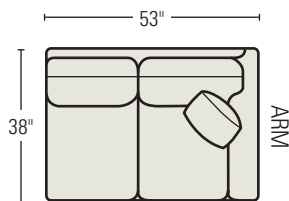

4100-OU
OTTOMAN
 H17 W27 D20 in.

8122-33U TWO
CUSHION SLEEP SOFA
 Standard Throw Pillows: 2

8133-33U THREE
CUSHION SLEEP SOFA
 Standard Throw Pillows: 2

41-AC1U
ARMLESS
CHAIR

41-C1U
CORNER CHAIR
 Standard Throw Pillow: 1

41-LA3U LEFT ARM SOFA
 Standard Throw Pillow: 1

41-RA3U RIGHT ARM SOFA
 Standard Throw Pillow: 1

81-LA33U LEFT ARM
SLEEP SOFA
 Standard Throw Pillow: 1

81-RA33U RIGHT ARM
SLEEP SOFA
 Standard Throw Pillow: 1

41-LAC3U LEFT ARM
CORNER SOFA
 Standard Throw Pillows: 2

41-RAC3U RIGHT ARM
CORNER SOFA
 Standard Throw Pillows: 2

41-LA2U LEFT
ARM LOVESEAT
 Standard Throw Pillow: 1

41-RA2U
RIGHT ARM
LOVESEAT
 Standard Throw Pillow: 1