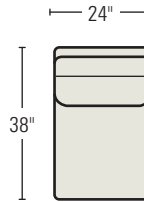

4101-1U CHAIR
H37 W33 D21 in.
Available with Optional Swivel Base.

41-LA3U LEFT ARM SOFA
H37 W76 D21 in.
Standard Throw Pillow: One 21" x 21"
Shown with one additional throw pillow

41-RA1U RIGHT ARM CHAISE
H37 W26 D48 in. Overall Depth: 64 in.
Standard Throw Pillow: One 21" x 21"
Shown with one additional throw pillow

41 SERIES AVAILABLE STYLES

Shown in 1/4" scale

4122-3U
TWO CUSHION SOFA
 Standard Throw Pillows: 2

4133-3U
THREE CUSHION SOFA
 Standard Throw Pillows: 2

4101-1U CHAIR
 Available with an optional Swivel Base.

4100-OU
OTTOMAN
 H17 W27 D20 in.

8122-33U TWO
CUSHION SLEEP SOFA
 Standard Throw Pillows: 2

8133-33U THREE
CUSHION SLEEP SOFA
 Standard Throw Pillows: 2

41-AC1U
ARMLESS
CHAIR

41-C1U
CORNER CHAIR
 Standard Throw Pillow: 1