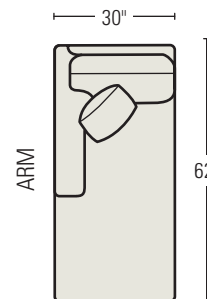

41-LA3U LEFT ARM SOFA
 Standard Throw Pillow: 1

41-RA3U RIGHT ARM SOFA
 Standard Throw Pillow: 1

81-LA33U LEFT ARM
SLEEP SOFA
 Standard Throw Pillow: 1

81-RA33U RIGHT ARM
SLEEP SOFA
 Standard Throw Pillow: 1

41-LAC3U LEFT ARM
CORNER SOFA
 Standard Throw Pillows: 2

41-RAC3U RIGHT ARM
CORNER SOFA
 Standard Throw Pillows: 2

41-LA2U LEFT
ARM LOVESEAT
 Standard Throw Pillow: 1

41-RA2U
RIGHT ARM
LOVESEAT
 Standard Throw Pillow: 1

41-LA1U LEFT
ARM CHAISE
 W30 SD48 OD62 in.
 Standard Throw Pillow: 1

41-RA1U RIGHT
ARM CHAISE
 W30 SD48 OD62 in.
 Standard Throw Pillow: 1