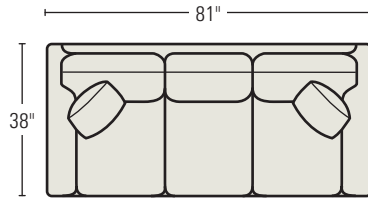

4133-3U
THREE CUSHION SOFA
Standard Throw Pillows: 2