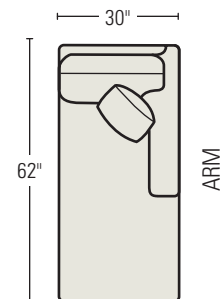

41-LA3U LEFT ARM SOFA
 Standard Throw Pillow: 1

41-RA3U RIGHT ARM SOFA
 Standard Throw Pillow: 1

81-LA33U LEFT ARM
SLEEP SOFA
 Standard Throw Pillow: 1

81-RA33U RIGHT ARM
SLEEP SOFA
 Standard Throw Pillow: 1

41-LAC3U LEFT ARM
CORNER SOFA
 Standard Throw Pillows: 2

41-RAC3U RIGHT ARM
CORNER SOFA
 Standard Throw Pillows: 2

41-LA2U LEFT
ARM LOVESEAT
 Standard Throw Pillow: 1

41-RA2U
RIGHT ARM
LOVESEAT
 Standard Throw Pillow: 1

41-LA1U LEFT
ARM CHAISE
 W30 SD48 OD62 in.
 Standard Throw Pillow: 1

41-RA1U RIGHT
ARM CHAISE
 W30 SD48 OD62 in.
 Standard Throw Pillow: 1